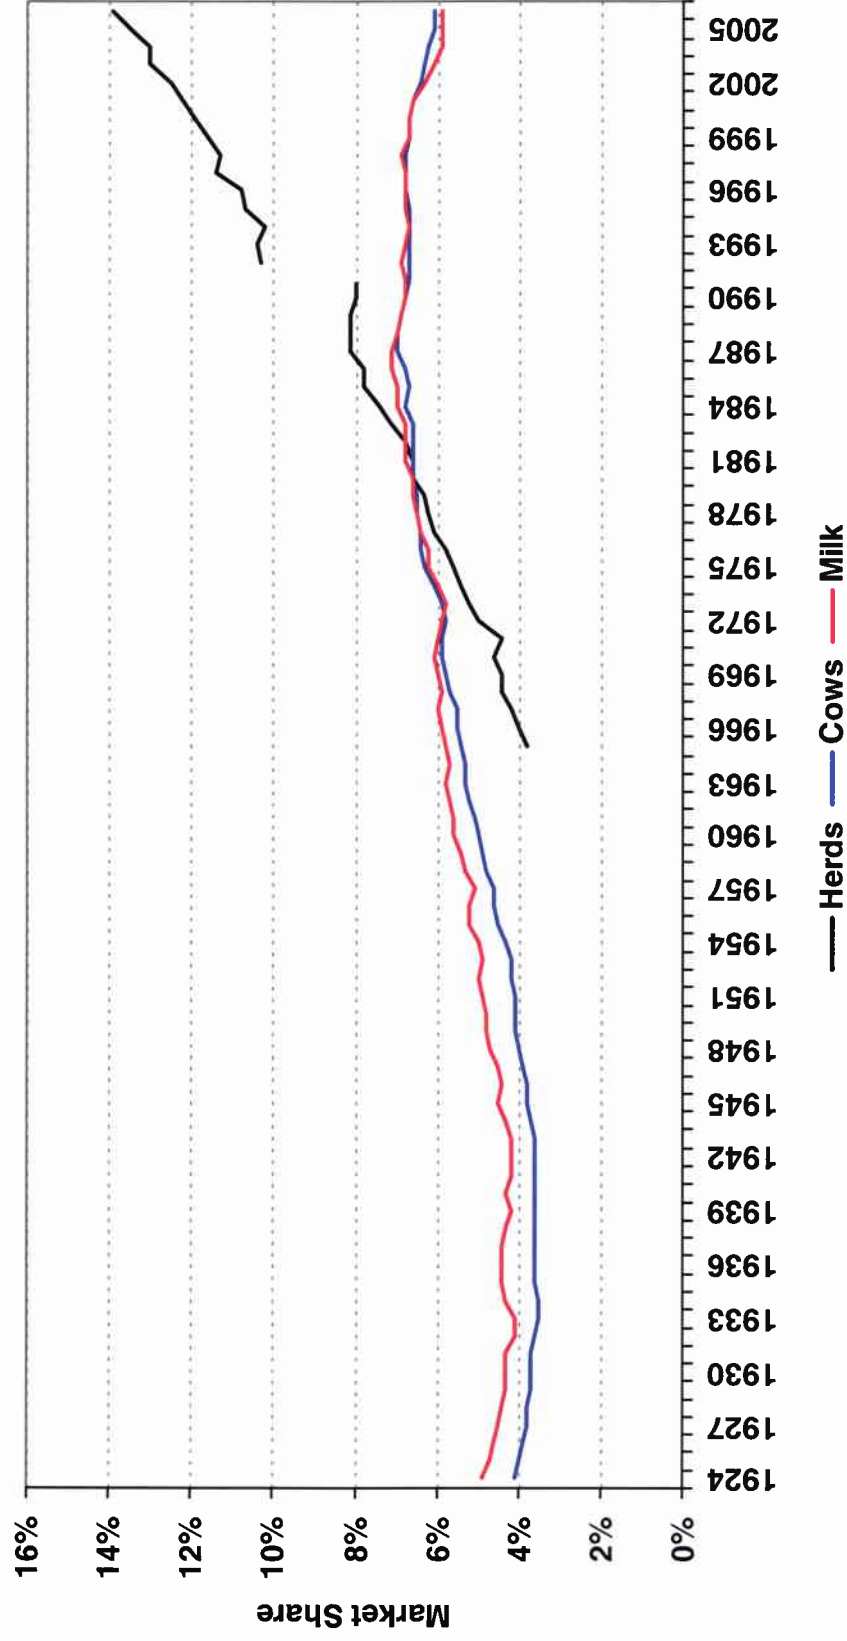

Pennsylvania Dairy Industry Change

Source: USDA-NASS

Change in Herd Size & Milk/Cow

Pennsylvania vs. US

Source: USDA-NASS

Pennsylvania Market Shares

Source: USDA-NASS

5-yr Change in Productivity (2001 to 2006)