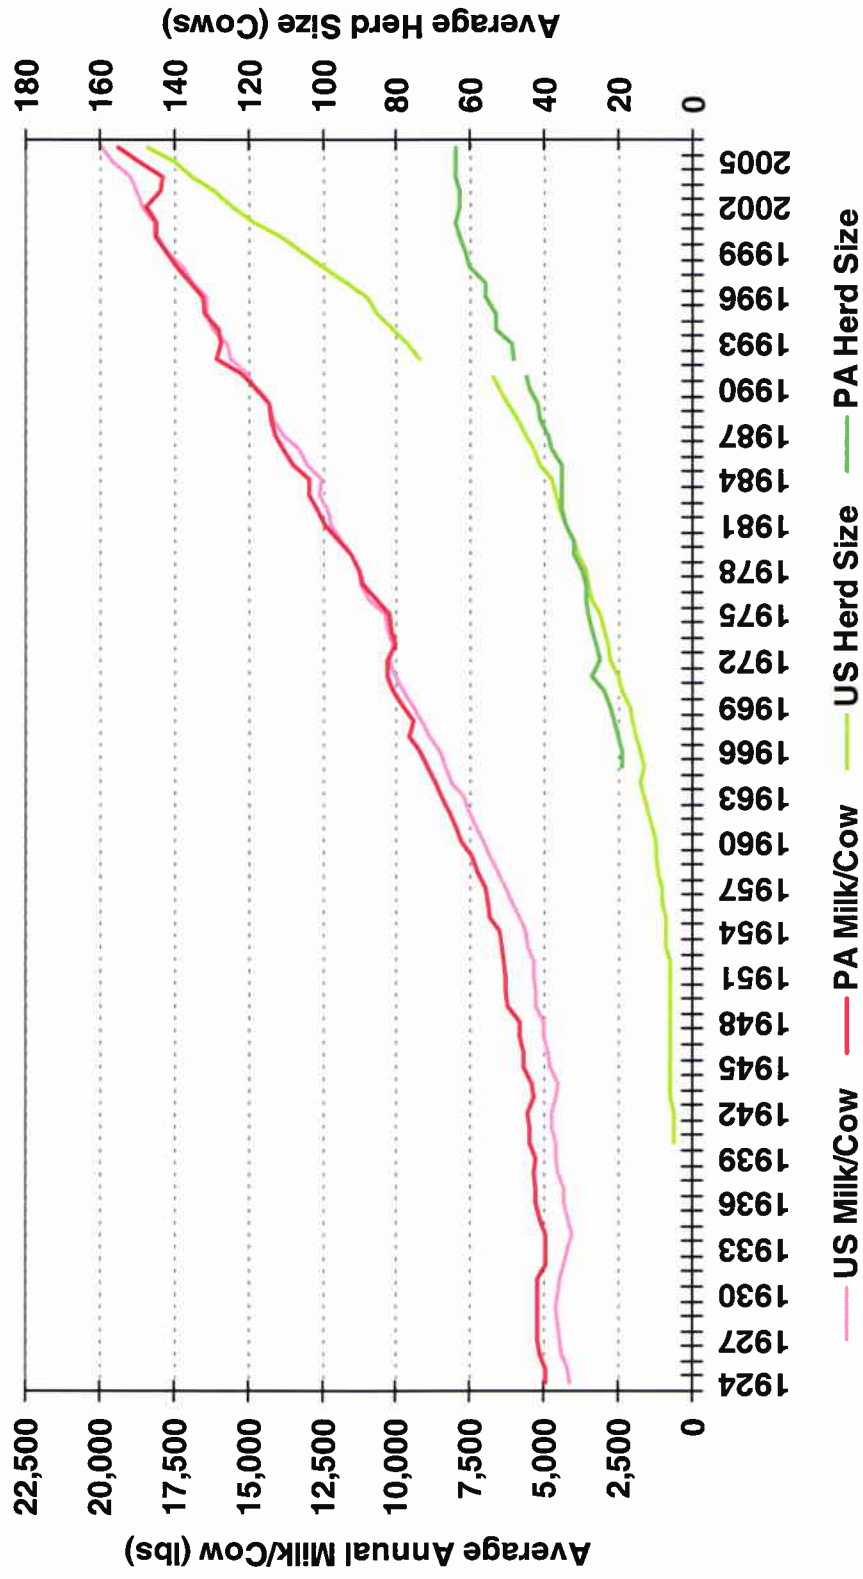

Pennsylvania Dairy Industry Change

Source: USDA-NASS

Change in Herd Size & Milk/Cow

Pennsylvania vs. US

Source: USDA-NASS

Pennsylvania Market Shares

Source: USDA-NASS

5-yr Change in Productivity (2001 to 2006)