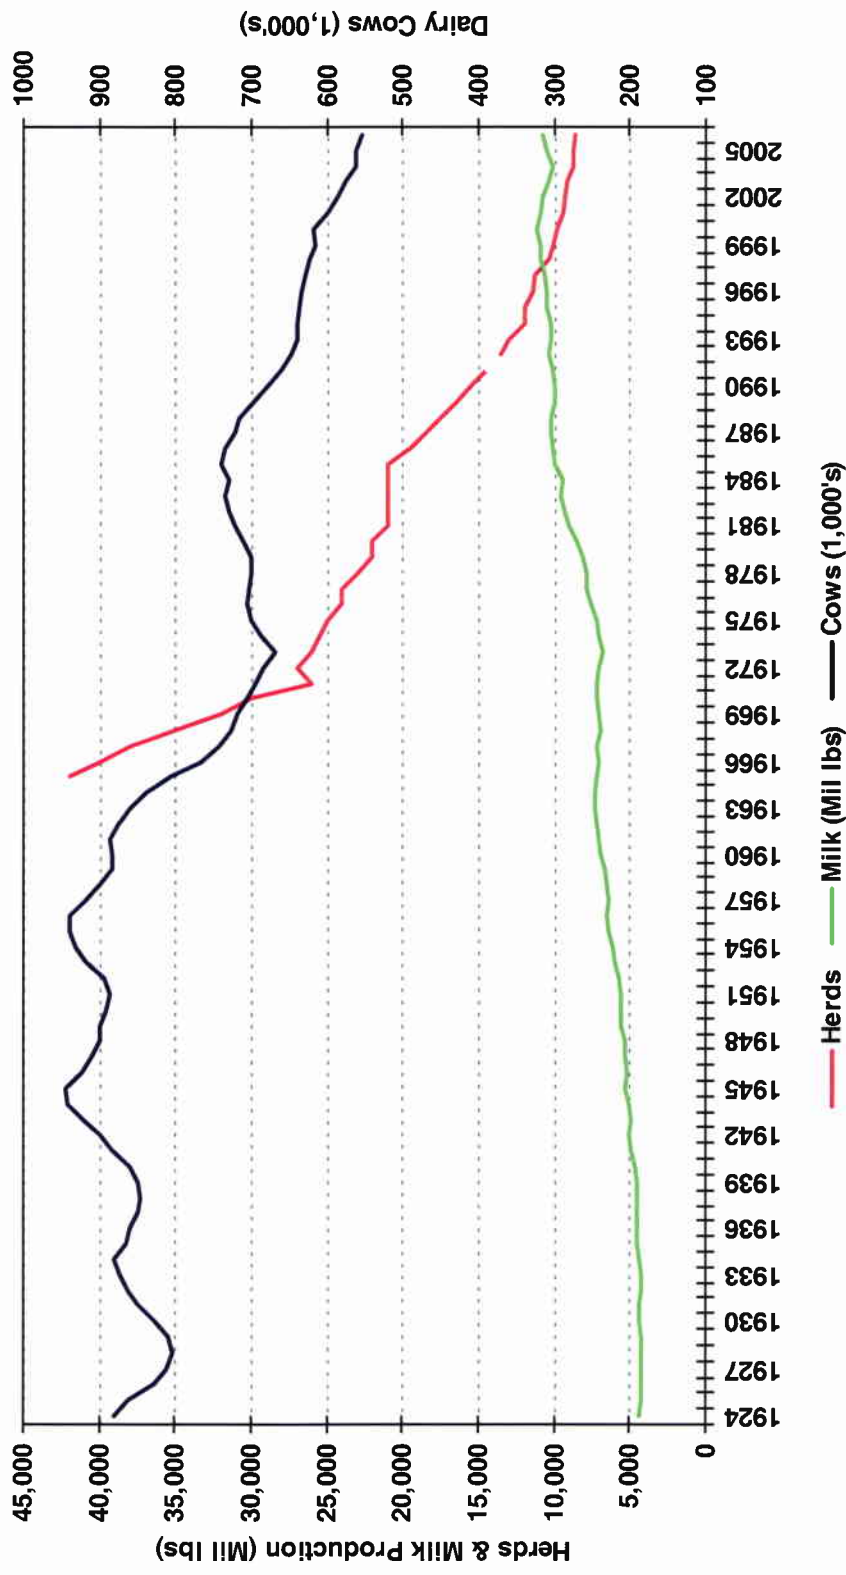

Pennsylvania Dairy Industry Change

Source: USDA-NASS

Change in Herd Size & Milk/Cow

Pennsylvania vs. US

Source: USDA-NASS

Pennsylvania Market Shares

Source: USDA-NASS

5-yr Change in Productivity (2001 to 2006)