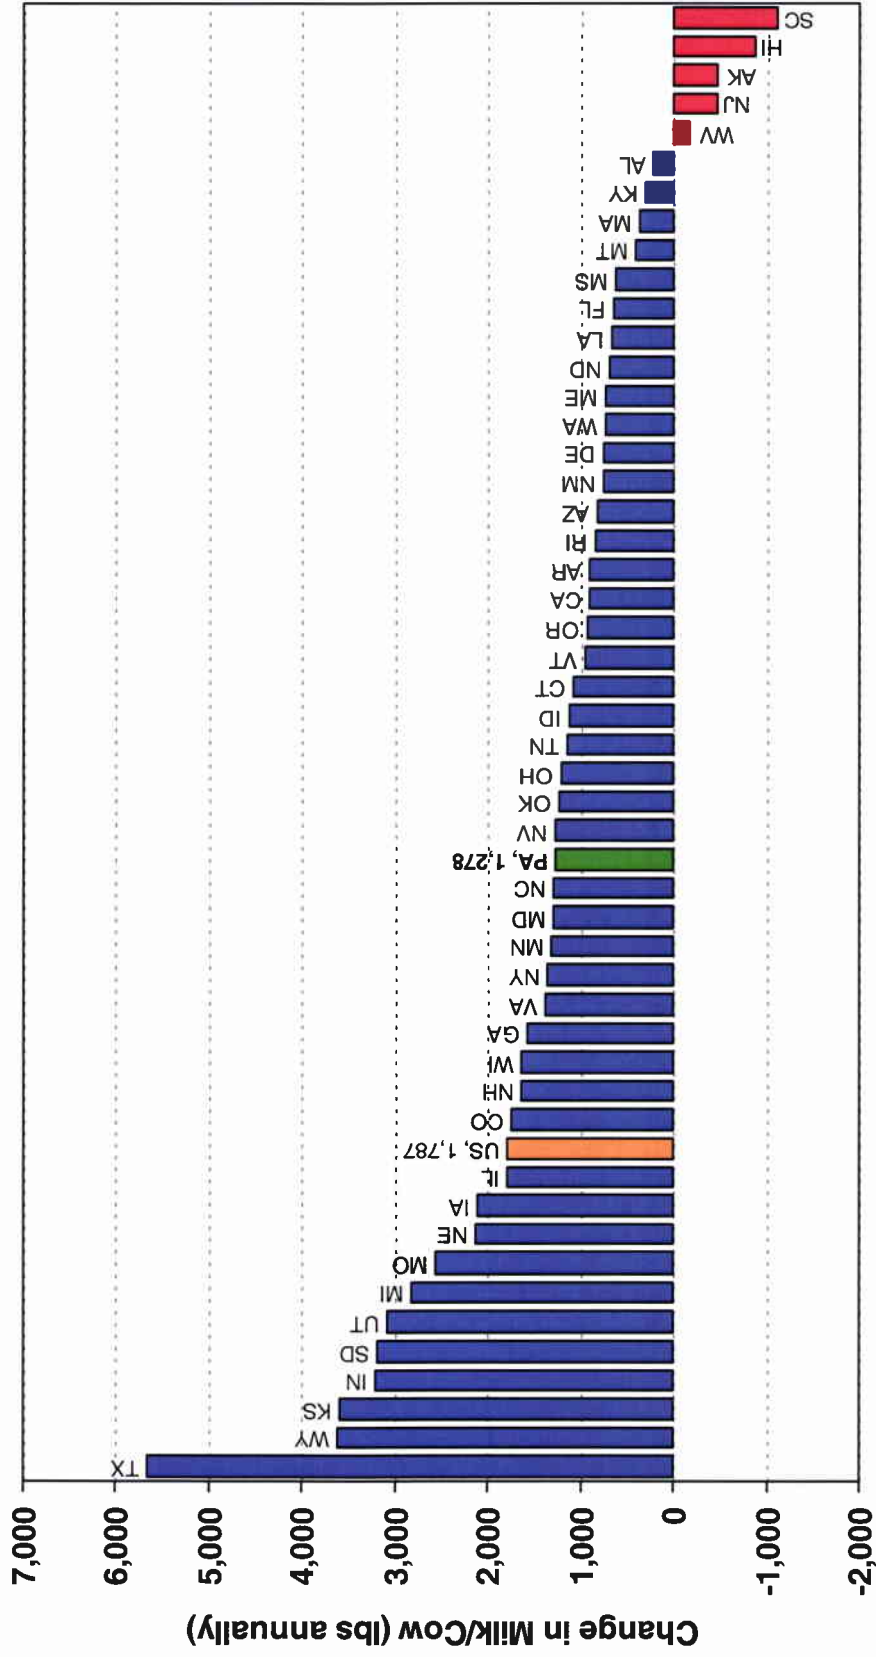

Pennsylvania Dairy Industry Change

Source: USDA-NASS

Change in Herd Size & Milk/Cow

Pennsylvania vs. US

Source: USDA-NASS

Pennsylvania Market Shares

Source: USDA-NASS

5-yr Change in Productivity (2001 to 2006)